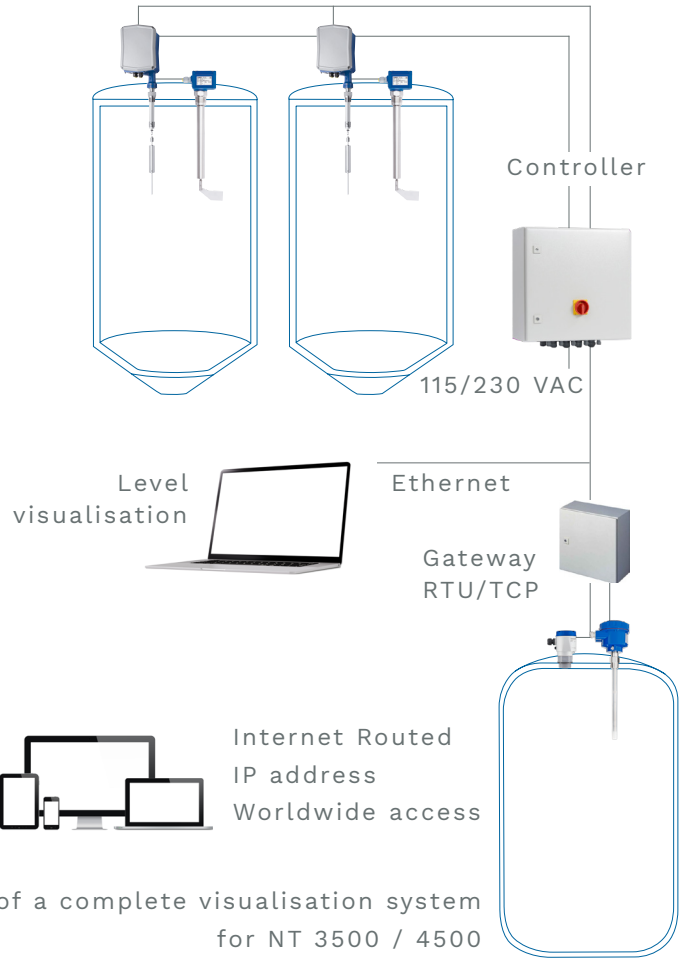

UWT

LEVEL. UP TO THE MAX.

NivoTec®

LEVEL MONITORING AND VISUALISATION

Complete system for fill level display, trend display, data storage and remote level enquiries. Various technologies are available for level indication, which can be configured project-specifically. Simple LED for the evaluation of a 4-20 mA signal for installation in control cabinets or for wall mounting as well as touch panels and web server modules with visualisation software. The web server solutions meet all the requirements of modern level monitoring.

NivoTec®

NivoTec® NT 3500 / NT 4500 CUSTOM PROJECT VISUALISATION

- Fill level visualisation via web server module
- Access using standard browser software via Ethernet
- Trend recording and data storage
- Worldwide access via remote enquiry
- Fill monitoring via alarm signal, shut off valve control and tank wagon coupling detection
- Easy to use fill monitoring via truck module
- Fill level data and alarm signal by e-mail
- Evaluation of digital signals and 4-20 mA analogue signals
- Interfaces Modbus RTU and Ethernet TCP
- Complete system with project specific electrical plans (NT 3500)

Example of a complete visualisation system for NT 3500 / 4500

NivoTec® NT 4600 7 INCH TOUCH PANEL VISUALISATION

- Data in percentage, height, volume or weight
- Trend display, data storage
- Evaluation of 4-20 mA analogue signals and Modbus RTU of the UWT systems
- Touch Panel supplied in installation housing or premounted in electrical control cabinet

NivoTec® NT 4900 DIGITAL DISPLAY AS BUILT-IN MODULE

- Level display in percentage, height, volume or weight
- Evaluation of 4-20 mA analogue signals

NivoTec® NT 9000 LOCAL FILL LEVEL DISPLAY

- Fill levels shown on remote display
- Evaluation of 4-20 mA analogue signals
- Level display in percentage, height, volume or weight freely selectable